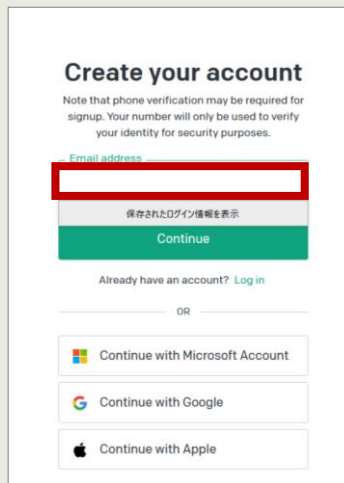

1 Try ChatGPT

2 Sign up

3 メールアドレス
> Continue

4 Password
> Continue

5 メールを確認

6 Verify email address

Tell us about you

First name Last name

Birthday

[Continue](#)

By clicking "Continue", you agree to our [Terms and acknowledge our Privacy policy](#)

⑦ 姓名・生年月日
> Continue

Verify your phone number

+81 |

[Send code](#)

⑧ 携帯番号
> Continue