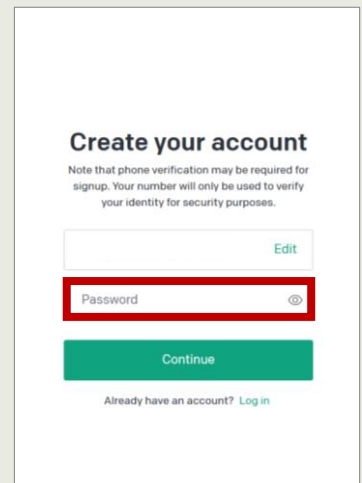

1 Try ChatGPT

2 Sign up

3 メールアドレス
> Continue

4 Password
> Continue

5 メールを確認

6 Verify email address

Tell us about you

First name Last name

Birthday

[Continue](#)

By clicking "Continue", you agree to our [Terms and acknowledge our Privacy policy](#)

⑦ 姓名・生年月日
> Continue

Verify your phone number

+81 |

[Send code](#)

⑧ 携帯番号
> Continue