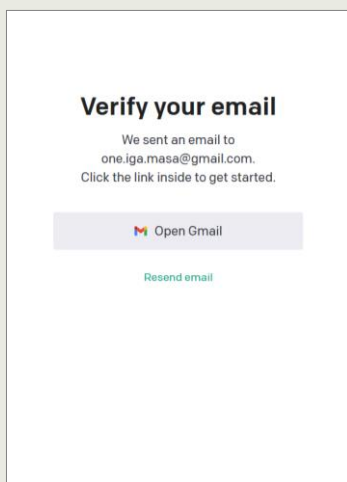

1 Try ChatGPT

2 Sign up

3 メールアドレス
> Continue

4 Password
> Continue

5 メールを確認

6 Verify email address

Tell us about you

First name Last name

Birthday

[Continue](#)

By clicking "Continue", you agree to our [Terms and acknowledge our Privacy policy](#)

⑦ 姓名・生年月日
> Continue

Verify your phone number

+81 |

[Send code](#)

⑧ 携帯番号
> Continue